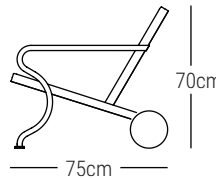

Follow the sun! Deckchair OONA is a robust easy-chair with a wooden seat and backrest. A steel construction gives support and shapes armrests.

The steel is laser cut with high precision. The wooden plank comes from a single line, so one will almost have the same natural grain, a small detail but with a high visual impact. OONA is suitable for outdoor or indoor use. The deckchair will be available in different combinations of wood and colors.

David found his inspiration for OONA at his summerhouse, where he felt the lack and need of reclined outdoor seating. First sketches appeared in his sketch book in the spring of 2019. He shared his ideas with Atelier Sandemar early in the process. Together we tried to steer it into something long-lasting and intriguing.