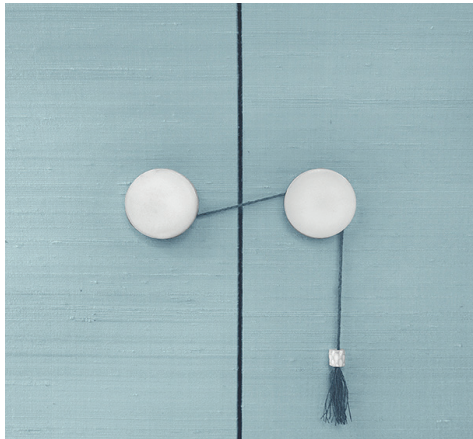

SIDEBORD NOOM

Design by David Ericsson

A sideboard that can be personalized: different fabrics and different wood makes it suitable for the modern lifestyle and gives fresh impetus and inspiration.

It is designed with a sculptural quality without losing its functionality.

NOOM is made of wooden boards and with hidden hinges to make the doors almost float. The storage units can have textile or wood on their surface.

David did his first sketches for this project already a few years ago: Open and not opened, that is the main idea - to hide and to show. David Ericsson has made some other cabinets in the past, but has always wanted to design something bigger and more spacious.