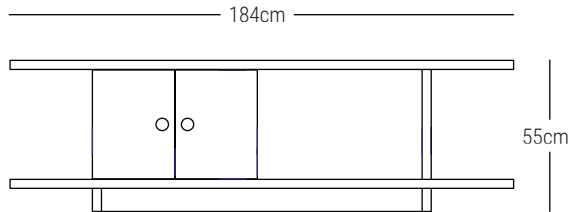

SIDEBORD NOOM

Design by David Ericsson

A sideboard that can be personalized: different fabrics and different wood makes it suitable for the modern lifestyle and gives fresh impetus and inspiration.

It is designed with a sculptural quality without losing its functionality.

NOOM is made of wooden boards and with hidden hinges to make the doors almost float. The storage units can have textile or wood on their surface.

David did his first sketches for this project already a few years ago: Open and not opened, that is the main idea - to hide and to show. David Ericsson has made some other cabinets in the past, but has always wanted to design something bigger and more spacious.

ATELIER SANDEMAR