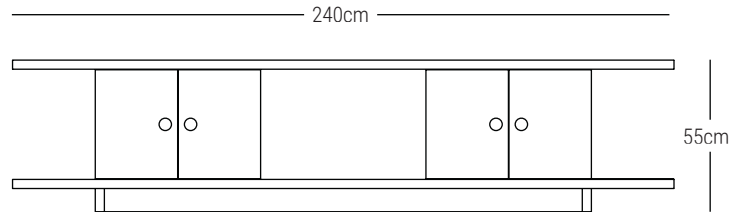

SIDEBORD NOOM

Design by David Ericsson

A sideboard that can be personalized: different fabrics and different wood makes it suitable for the modern lifestyle and gives fresh impetus and inspiration.

It is designed with a sculptural quality without losing its functionality.

NOOM is made of wooden boards and with hidden hinges to make the doors almost float. The storage units can have textile or wood on their surface.

David did his first sketches for this project already a few years ago: Open and not opened, that is the main idea - to hide and to show. David Ericsson has made some other cabinets in the past, but has always wanted to design something bigger and more spacious.